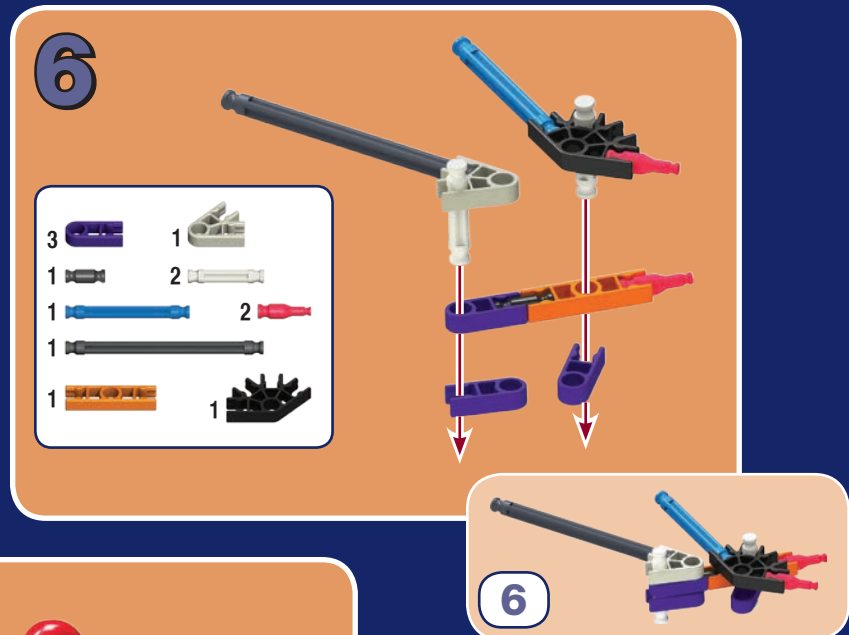

6

- 3 [Purple Pin]
- 1 [Grey Pin]
- 1 [Grey Pin]
- 1 [Blue Pin]
- 1 [Grey Pin]
- 1 [Orange Pin]
- 1 [Grey Pin]
- 2 [Grey Pin]
- 2 [Red Pin]
- 1 [Black Pin]