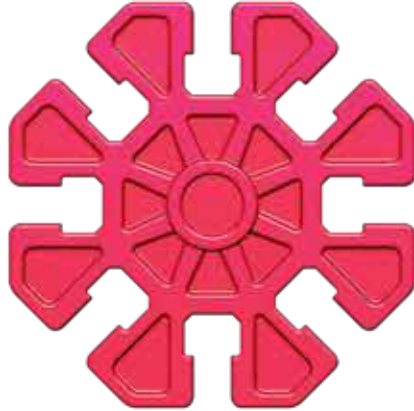

1 green / vert / grün / groen